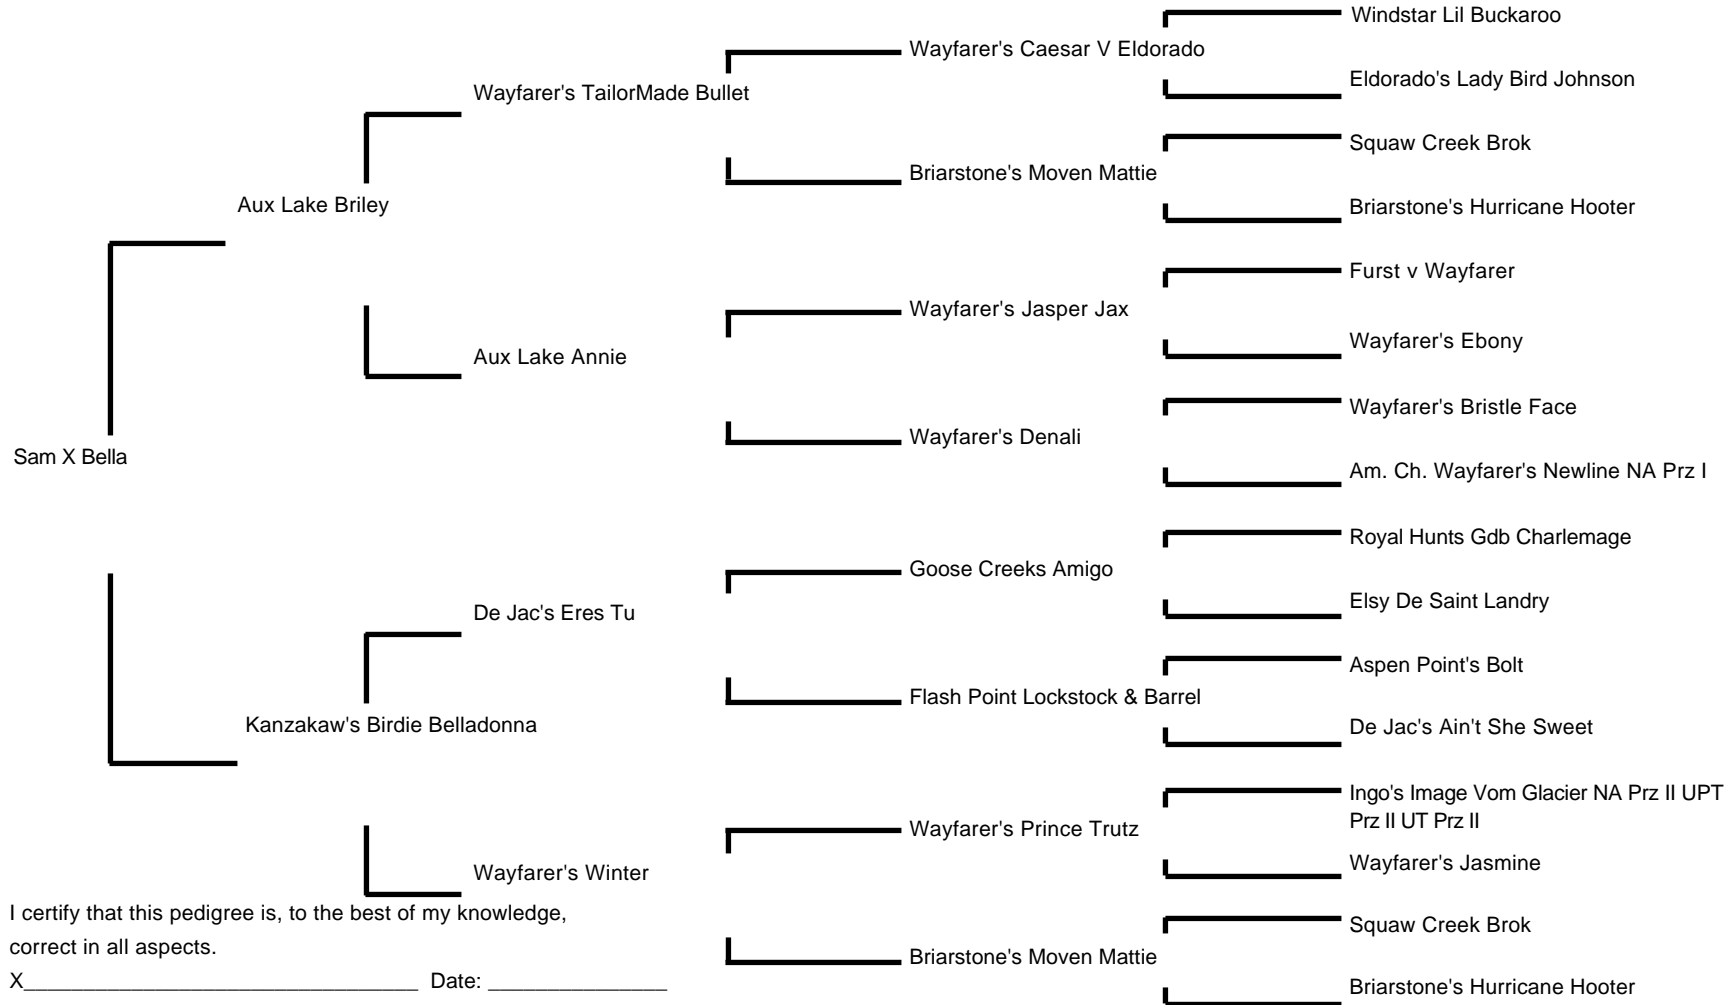

# Pedigree For Sam X Bella

Jay Hoth  
2802 Williamsburg

Enid, OK 73703-1318  
Phone: 580-234-2666  
Email: (your email address here)

I certify that this pedigree is, to the best of my knowledge,  
correct in all aspects.  
X \_\_\_\_\_ Date: \_\_\_\_\_